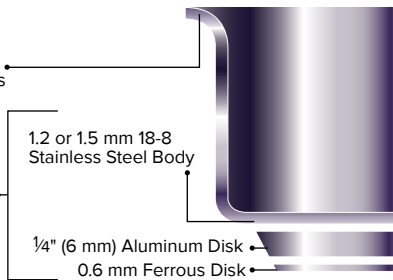

• Rounded lip makes pouring easy and adds strength where it counts

• Permanently bonded, ¼" (6.6 mm) thick bottom layer made of aluminum and stainless steel for even heating and exceptional durability

NEW PATENT PENDING ERGONOMIC RIVETED HANDLE FOR COMFORT AND DURABILITY

Intrigue® Fry Pans

- Ideal for frying, scrambling, sautéing or searing
- Ideal for use on 208V induction range
- Warranty on non-stick — 90 days

PLAIN FINISH ITEM	CERIMAGUARD® ITEM	INSIDE DIAMETER IN (CM)	INSIDE DEPTH IN (CM)	GAUGE	COVER ITEM
47750	47755	7 ¹³ / ₁₆ (20)	1 ¹ / ₁₆ (4.3)	18	47771
47751	47756	9 ³ / ₈ (24)	1 ³ / ₄ (4.5)	18	47773
47752	47757	10 ¹⁵ / ₁₆ (28)	1 ¹⁵ / ₁₆ (5)	18	47774
47753①	47758①	12 ¹ / ₂ (32)	2 ¹ / ₂ (6.4)	18	47776