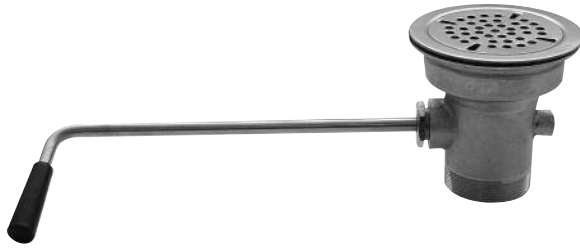

# SINK DRAINS & ACCESSORIES

**Twist Handle Operated Drain**

**K-5**

**Twist Handle Operated Drain With Overflow**

**K-15**

**Lever Operated Drains For Hand Sinks**

**K-26**

**K-67**

**SPEC-LINE Twist Handle Operated Drain  
All Stainless Steel**

**K-40**

**3-1/2" Basket Drain**

**K-6**

**2" Basket Drain**

**K-63**

**Replacement Drain Basket For K-6**

**K-310**