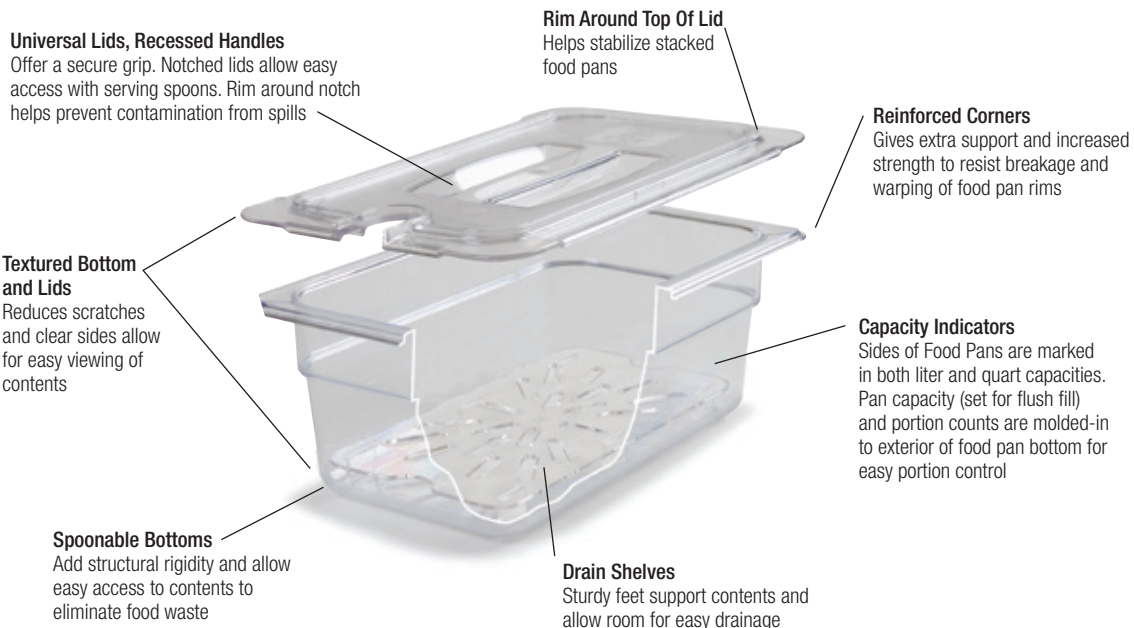

foodpans

Visit our online catalog at carlislefsp.com

Food Pans

- Reinforced top and bottom corners on both pan and lid helps prevent chipping and cracking
- Spoonable bottoms makes removal of contents easier and helps prevent food waste
- Molded-in capacity indicators are listed in both quarts and liters
- Textured non-slip finish on corners, sides, bottom and lid reduce scratches
- Smooth interior finish makes clean-up easy
- Polycarbonate containers can withstand temperatures from -40°F to 212°F
- High-heat pans excel in high temperature applications and are BPA Free (-40°F to 375°F)
- Food Pan sizes meet specifications for use in food bars and steam tables
- Pans meet EN 631-1 Euro Norm standards for inter-stacking with existing pans
- NSF Listed; dishwasher safe
- See our online catalog for optional Food Pan Lids

Smart Lid's unique inside seal design provides superior leak-resistance; protects against spills

Smart Lids™

- Unique inside seal design provides superior leak-resistance and keeps your foods fresher, longer
- Perfect for transporting foods to offsite locations
- Polyethylene material is dishwasher safe; for use in -40°F to 180°F