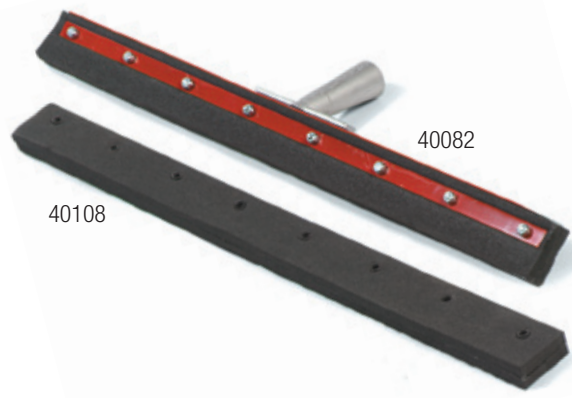

FLOOR SQUEEGEES

Double Foam Rubber Squeegee with Metal Frame

- Rugged black neoprene for heavy-duty removal of dirt, water and debris
- Medium flexibility
- Handles sold separately; see pages 170-174 for additional handle recommendations

Double Moss Foam Rubber Squeegee with Metal Frame

- Moss Foam squeegee is designed for uneven, grouted and smooth surface floors
- Red Moss Foam is fat and oil resistant
- Handles sold separately; see pages 170-174 for additional handle recommendations

Stock It. This is a top selling & readily available item. 41568 **Stock It** color is Red.

FLOOR SQUEEGEES (CONT)

Curved End Rubber Squeegee with Metal Frame

- Single rubber blade design
- Curved end controls liquid better
- Handles sold separately; see pages 170-174 for additional handle recommendations