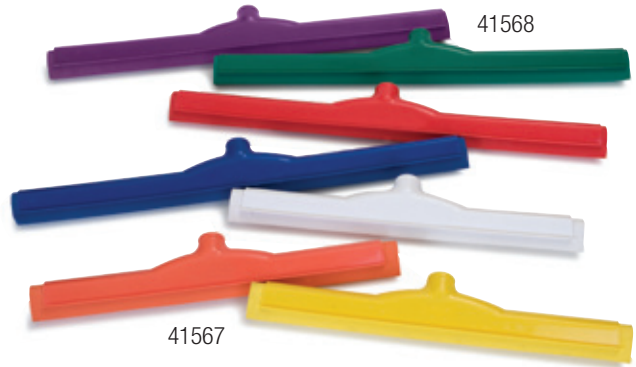

FLOOR SQUEEGEES

Double Foam Rubber Squeegee with Metal Frame

- Rugged black neoprene for heavy-duty removal of dirt, water and debris
- Medium flexibility
- Handles sold separately; see pages 170-174 for additional handle recommendations

Double Moss Foam Rubber Squeegee with Metal Frame

- Moss Foam squeegee is designed for uneven, grouted and smooth surface floors
- Red Moss Foam is fat and oil resistant
- Handles sold separately; see pages 170-174 for additional handle recommendations

Double Foam Rubber Squeegee with Plastic Frame

- All plastic construction will not rust or bend and helps prevent hazard sparks when cleaning-up flammable fluids
- Integral blade eliminates seams and crevices getting rid of places for bacteria to grow
- Available in HACCP colors
- Handles sold separately; see pages 170-174 for additional handle recommendations

Stock It. This is a top selling & readily available item. 41568 **Stock It** color is Red.

FLOOR SQUEEGEES (CONT)

Curved End Rubber Squeegee with Metal Frame

- Single rubber blade design
- Curved end controls liquid better
- Handles sold separately; see pages 170-174 for additional handle recommendations