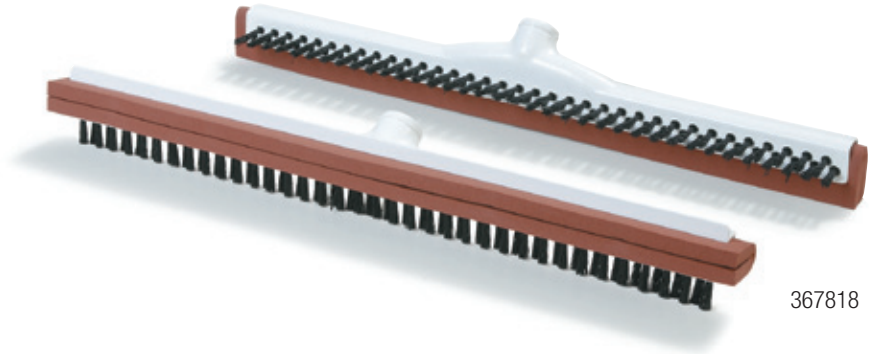

Double Foam Rubber Squeegee/Brush with Plastic Frame

- Combination of squeegee and scrubbing bristles is perfect for heavy-duty floor care
- Handles sold separately; see pages 170-174 for additional handle recommendations

367818