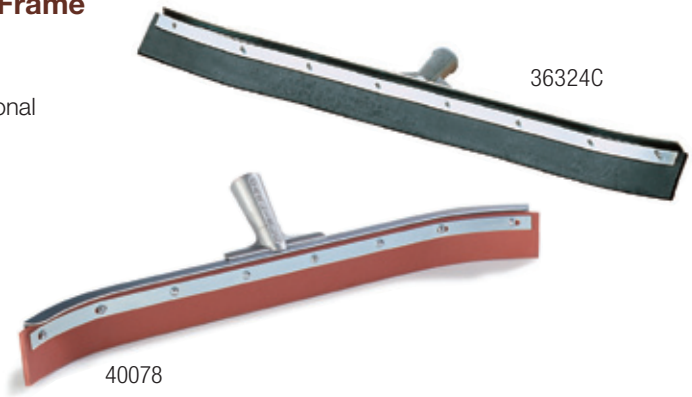

Stock It. This is a top selling & readily available item. 41568 **Stock It** color is Red.

FLOOR SQUEEGEES (CONT)

Curved End Rubber Squeegee with Metal Frame

- Single rubber blade design
- Curved end controls liquid better
- Handles sold separately; see pages 170-174 for additional handle recommendations