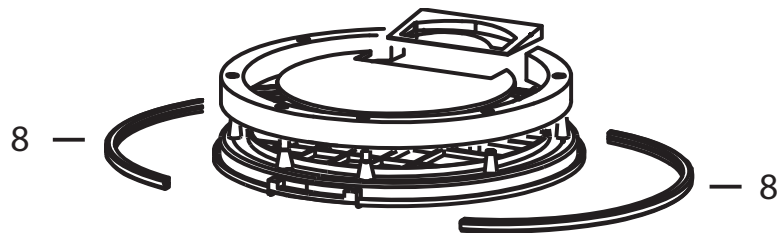

BG78
BGCMP9H

BISSELL Big Green Commercial BG78

Model BGCOMP9H Canister

| KEY | PART NO | DESCRIPTION |
|-----|---------|-------------------------------------|
| 1 | 2037874 | Top Cover Assembly |
| 2 | 2037821 | Power Switch (Green) |
| 3 | 2037879 | Switch (Black) |
| 4 | 2037876 | Cable Hook Clip w/ Screws |
| 5 | 2037873 | Cable Clamp Black |
| 6 | 2037784 | Cable Restrain |
| 7 | 2037868 | Post-Motor Filter Assembly |
| 8 | 2037878 | PVC Bumper |
| 9 | 2037865 | Vacuum Motor |
| 10 | 2037858 | Paper Bag (10 pack) |
| 11 | 2037867 | Pre-Motor Filter Assembly |
| 12 | 2037760 | Crevice Tool |
| 13 | 2037872 | Whole Bottom Assembly |
| 14 | 2037871 | Bottom Tank Latch Assembly w/ Screw |
| 15 | 2037870 | Wheel Assembly |
| xx | 2037866 | Cable Cord USA (Yellow) |
| xx | 2037859 | Combo Floor Tool |
| xx | 2037860 | Upholstery Tool |
| xx | 2037761 | Dusting Brush |
| xx | 2037863 | Telescoping Wand |
| xx | 2037864 | Hose Assembly (Black) |
| xx | 2037875 | Circuit Board |
| xx | 2037869 | Tool Caddy |