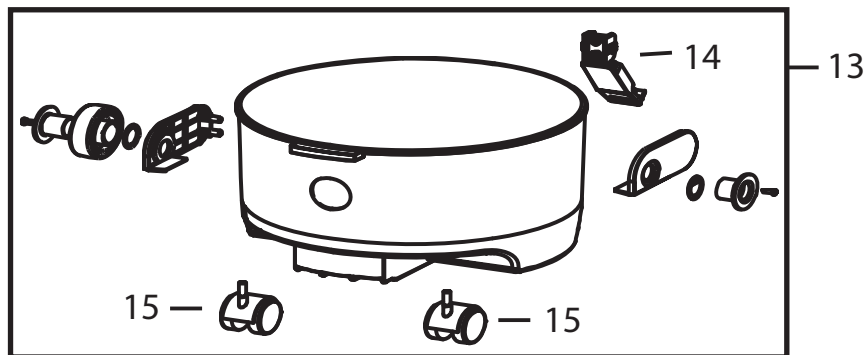

BG78
BGCMP9H

BISSELL Big Green Commercial BG78

Model BGCOMP9H Canister

| KEY | PART NO | DESCRIPTION |
|-----|---------|-------------------------------------|
| 1 | 2037874 | Top Cover Assembly |
| 2 | 2037821 | Power Switch (Green) |
| 3 | 2037879 | Switch (Black) |
| 4 | 2037876 | Cable Hook Clip w/ Screws |
| 5 | 2037873 | Cable Clamp Black |
| 6 | 2037784 | Cable Restrain |
| 7 | 2037868 | Post-Motor Filter Assembly |
| 8 | 2037878 | PVC Bumper |
| 9 | 2037865 | Vacuum Motor |
| 10 | 2037858 | Paper Bag (10 pack) |
| 11 | 2037867 | Pre-Motor Filter Assembly |
| 12 | 2037760 | Crevice Tool |
| 13 | 2037872 | Whole Bottom Assembly |
| 14 | 2037871 | Bottom Tank Latch Assembly w/ Screw |
| 15 | 2037870 | Wheel Assembly |
| xx | 2037866 | Cable Cord USA (Yellow) |
| xx | 2037859 | Combo Floor Tool |
| xx | 2037860 | Upholstery Tool |
| xx | 2037761 | Dusting Brush |
| xx | 2037863 | Telescoping Wand |
| xx | 2037864 | Hose Assembly (Black) |
| xx | 2037875 | Circuit Board |
| xx | 2037869 | Tool Caddy |