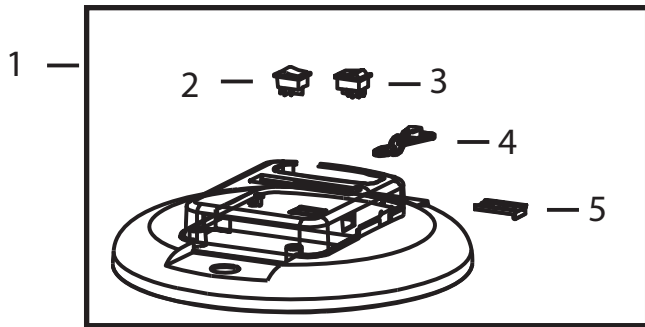

BG78
BGCMP9H

BISSELL Big Green Commercial BG78

Model BGCOMP9H Canister

| KEY | PART NO | DESCRIPTION |
|-----|---------|-------------------------------------|
| 1 | 2037874 | Top Cover Assembly |
| 2 | 2037821 | Power Switch (Green) |
| 3 | 2037879 | Switch (Black) |
| 4 | 2037876 | Cable Hook Clip w/ Screws |
| 5 | 2037873 | Cable Clamp Black |
| 6 | 2037784 | Cable Restrain |
| 7 | 2037868 | Post-Motor Filter Assembly |
| 8 | 2037878 | PVC Bumper |
| 9 | 2037865 | Vacuum Motor |
| 10 | 2037858 | Paper Bag (10 pack) |
| 11 | 2037867 | Pre-Motor Filter Assembly |
| 12 | 2037760 | Crevice Tool |
| 13 | 2037872 | Whole Bottom Assembly |
| 14 | 2037871 | Bottom Tank Latch Assembly w/ Screw |
| 15 | 2037870 | Wheel Assembly |
| xx | 2037866 | Cable Cord USA (Yellow) |
| xx | 2037859 | Combo Floor Tool |
| xx | 2037860 | Upholstery Tool |
| xx | 2037761 | Dusting Brush |
| xx | 2037863 | Telescoping Wand |
| xx | 2037864 | Hose Assembly (Black) |
| xx | 2037875 | Circuit Board |
| xx | 2037869 | Tool Caddy |