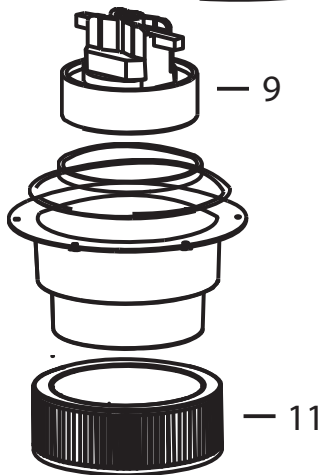

BG78
BGCMP9H

BISSELL Big Green Commercial BG78

Model BGCOMP9H Canister

| KEY | PART NO | DESCRIPTION |
|-----|---------|-------------------------------------|
| 1 | 2037874 | Top Cover Assembly |
| 2 | 2037821 | Power Switch (Green) |
| 3 | 2037879 | Switch (Black) |
| 4 | 2037876 | Cable Hook Clip w/ Screws |
| 5 | 2037873 | Cable Clamp Black |
| 6 | 2037784 | Cable Restrain |
| 7 | 2037868 | Post-Motor Filter Assembly |
| 8 | 2037878 | PVC Bumper |
| 9 | 2037865 | Vacuum Motor |
| 10 | 2037858 | Paper Bag (10 pack) |
| 11 | 2037867 | Pre-Motor Filter Assembly |
| 12 | 2037760 | Crevice Tool |
| 13 | 2037872 | Whole Bottom Assembly |
| 14 | 2037871 | Bottom Tank Latch Assembly w/ Screw |
| 15 | 2037870 | Wheel Assembly |
| xx | 2037866 | Cable Cord USA (Yellow) |
| xx | 2037859 | Combo Floor Tool |
| xx | 2037860 | Upholstery Tool |
| xx | 2037761 | Dusting Brush |
| xx | 2037863 | Telescoping Wand |
| xx | 2037864 | Hose Assembly (Black) |
| xx | 2037875 | Circuit Board |
| xx | 2037869 | Tool Caddy |