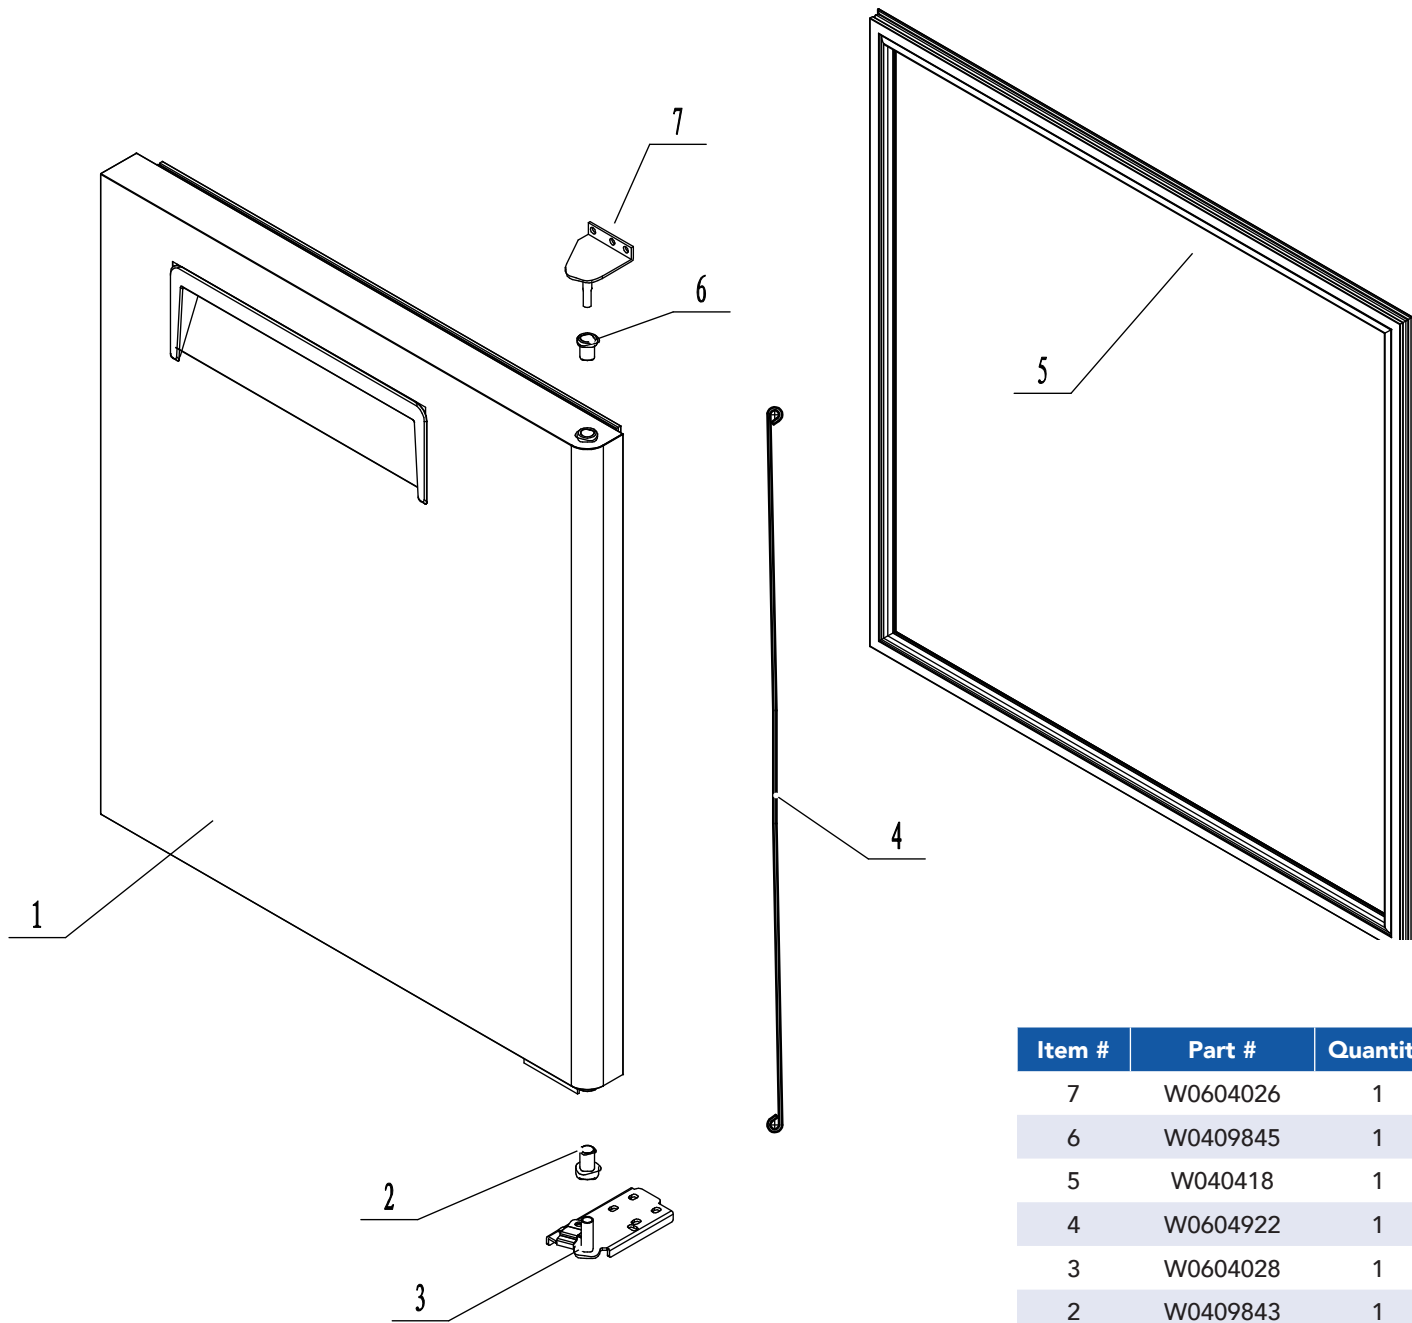

COUNTER TOP ASSEMBLY
PART A

EVAPORATOR ASSEMBLY
PART F

COMPRESSOR ASSEMBLY
PART E

DOOR ASSEMBLY
PART B

CABINET ASSEMBLY
PART D

SHELF ASSEMBLY
PART C

Item #	Part #	Quantity	Description
4	MGF8401FF02	1	Counter Top Body
3	83032302	1	Bracket For Controller Displayer
2	W0302024	1	Displayer Of The Controller
1	W0409878	1	Cover For Controller

Item #	Part #	Quantity	Description
7	W0604026	1	Right Top Hinge
6	W0409845	1	Door Shaft Sleeve Top
5	W040418	1	Door Gasket
4	W0604922	1	Door Spring Rod
3	W0604028	1	Right Bottom Hinge
2	W0409843	1	Door Shaft Sleeve - Bottom
1	MSF8301FC01	1	Door Body Assembly