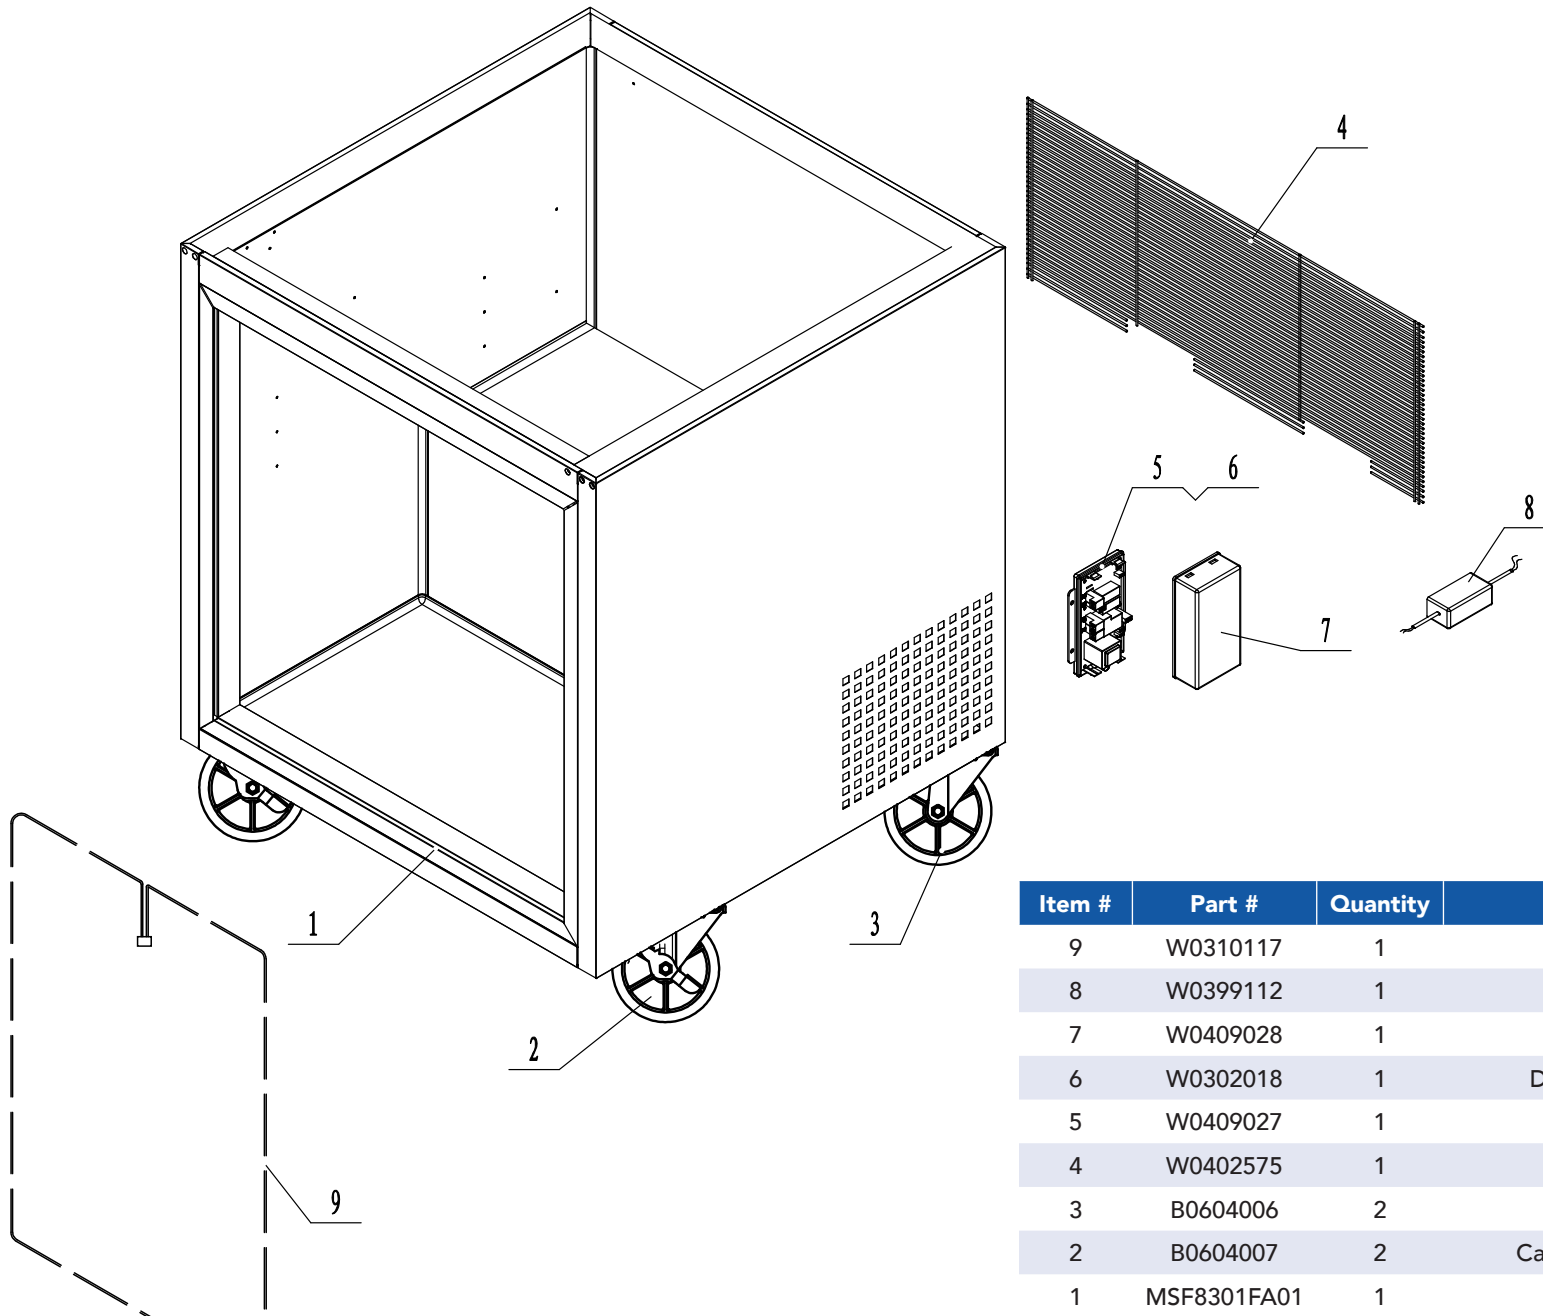

Item #	Part #	Quantity	Description
9	W0310117	1	Door Frame Heater
8	W0399112	1	Power Supply
7	W0409028	1	Controller Protect Cover
6	W0302018	1	Digital Controller - Main Part
5	W0409027	1	Controller Protect Box
4	W0402575	1	Rear Protect Barrier
3	B0604006	2	Caster - 5" Wheel
2	B0604007	2	Caster - 5" Wheel With Bracket
1	MSF8301FA01	1	Cabinet Body