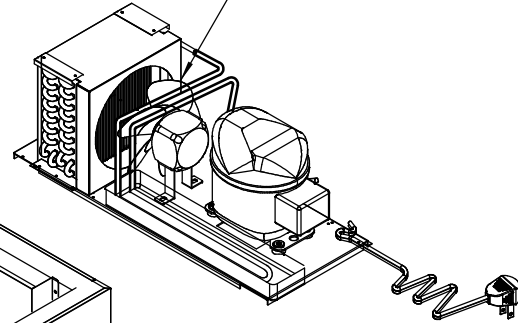

COUNTER TOP ASSEMBLY
PART A

EVAPORATOR ASSEMBLY
PART F

COMPRESSOR ASSEMBLY
PART E

DOOR ASSEMBLY
PART B

CABINET ASSEMBLY
PART D

SHELF ASSEMBLY
PART C

Item #	Part #	Quantity	Description
4	MGF8401FF02	1	Counter Top Body
3	83032302	1	Bracket For Controller Displayer
2	W0302024	1	Displayer Of The Controller
1	W0409878	1	Cover For Controller

Item #	Part #	Quantity	Description
7	W0604026	1	Right Top Hinge
6	W0409845	1	Door Shaft Sleeve Top
5	W040418	1	Door Gasket
4	W0604922	1	Door Spring Rod
3	W0604028	1	Right Bottom Hinge
2	W0409843	1	Door Shaft Sleeve - Bottom
1	MSF8301FC01	1	Door Body Assembly