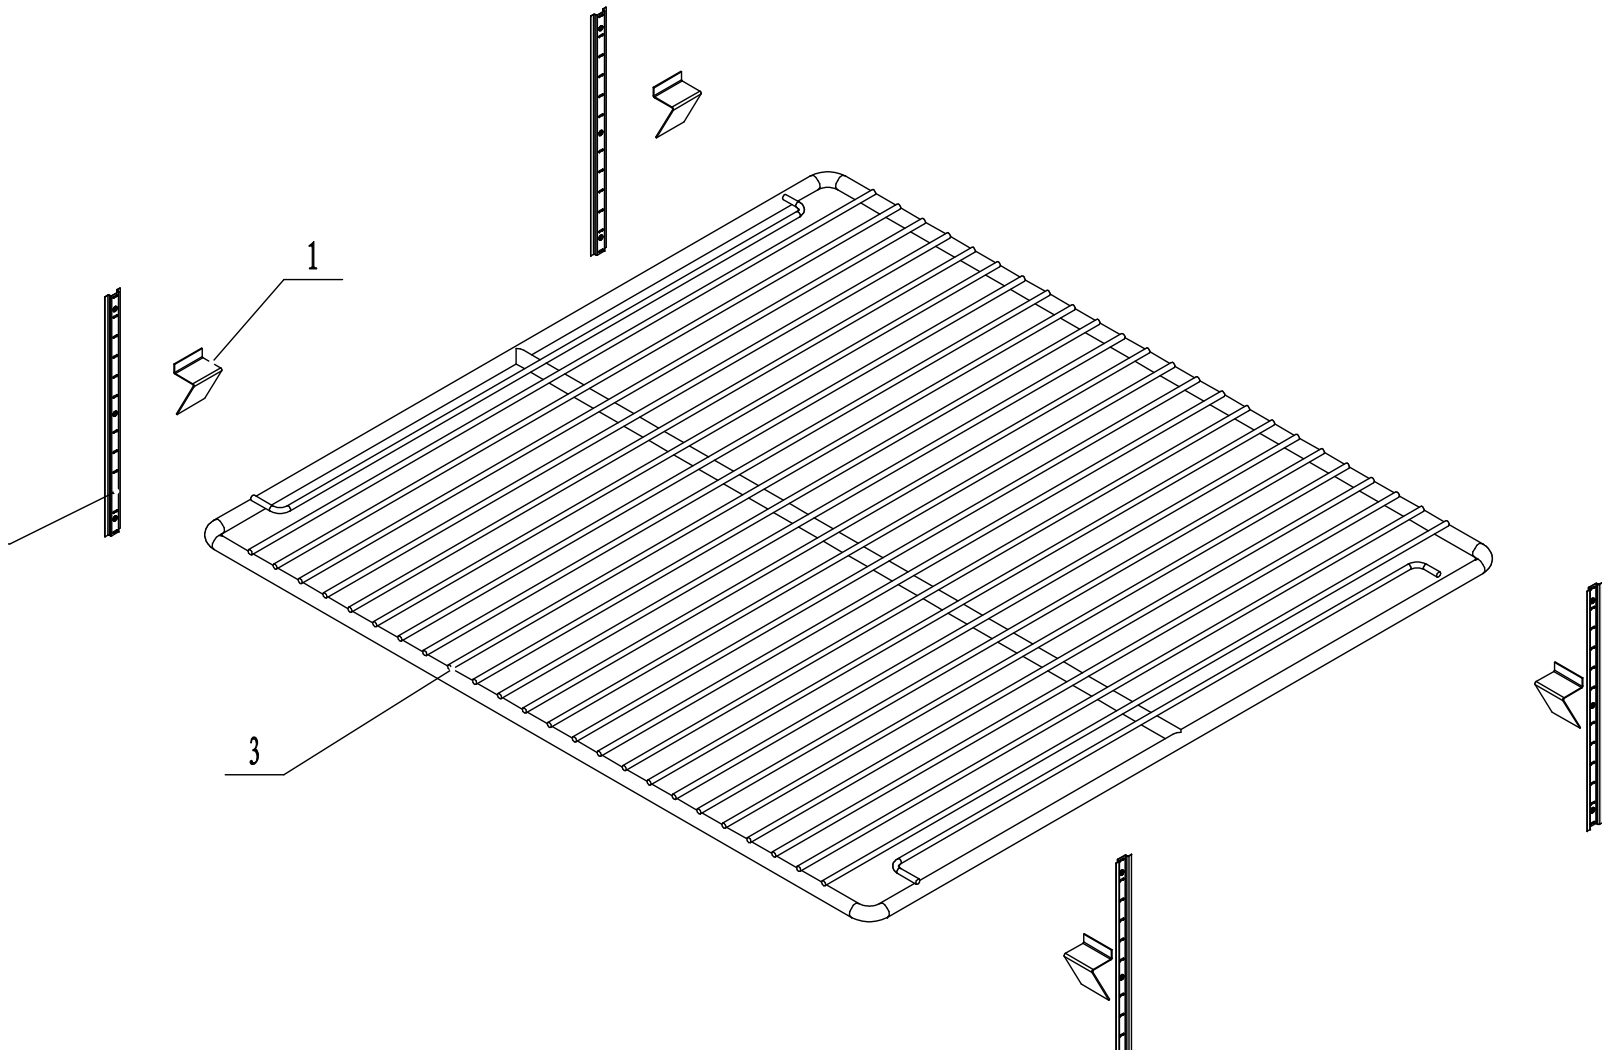

COUNTER TOP ASSEMBLY
PART A

EVAPORATOR ASSEMBLY
PART F

COMPRESSOR ASSEMBLY
PART E

DOOR ASSEMBLY
PART B

CABINET ASSEMBLY
PART D

SHELF ASSEMBLY
PART C

Item #	Part #	Quantity	Description
4	MGF8401FF02	1	Counter Top Body
3	83032302	1	Bracket For Controller Displayer
2	W0302024	1	Displayer Of The Controller
1	W0409878	1	Cover For Controller

Item #	Part #	Quantity	Description
7	W0604026	1	Right Top Hinge
6	W0409845	1	Door Shaft Sleeve Top
5	W040418	1	Door Gasket
4	W0604922	1	Door Spring Rod
3	W0604028	1	Right Bottom Hinge
2	W0409843	1	Door Shaft Sleeve - Bottom
1	MSF8301FC01	1	Door Body Assembly