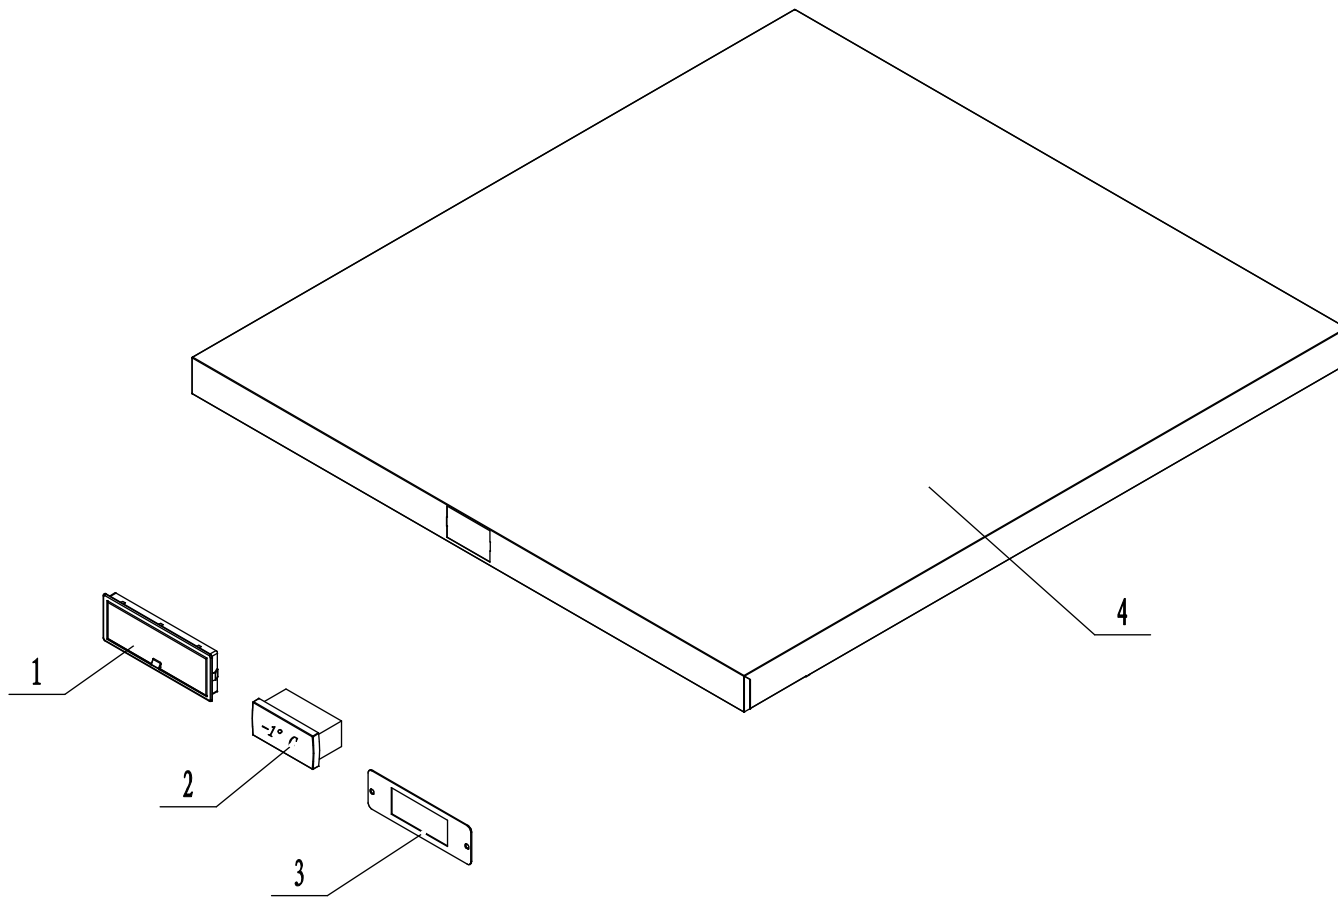

COUNTER TOP ASSEMBLY
PART A

EVAPORATOR ASSEMBLY
PART F

COMPRESSOR ASSEMBLY
PART E

DOOR ASSEMBLY
PART B

CABINET ASSEMBLY
PART D

SHELF ASSEMBLY
PART C

Item #	Part #	Quantity	Description
4	MGF8401FF02	1	Counter Top Body
3	83032302	1	Bracket For Controller Displayer
2	W0302024	1	Displayer Of The Controller
1	W0409878	1	Cover For Controller

Item #	Part #	Quantity	Description
7	W0604026	1	Right Top Hinge
6	W0409845	1	Door Shaft Sleeve Top
5	W040418	1	Door Gasket
4	W0604922	1	Door Spring Rod
3	W0604028	1	Right Bottom Hinge
2	W0409843	1	Door Shaft Sleeve - Bottom
1	MSF8301FC01	1	Door Body Assembly