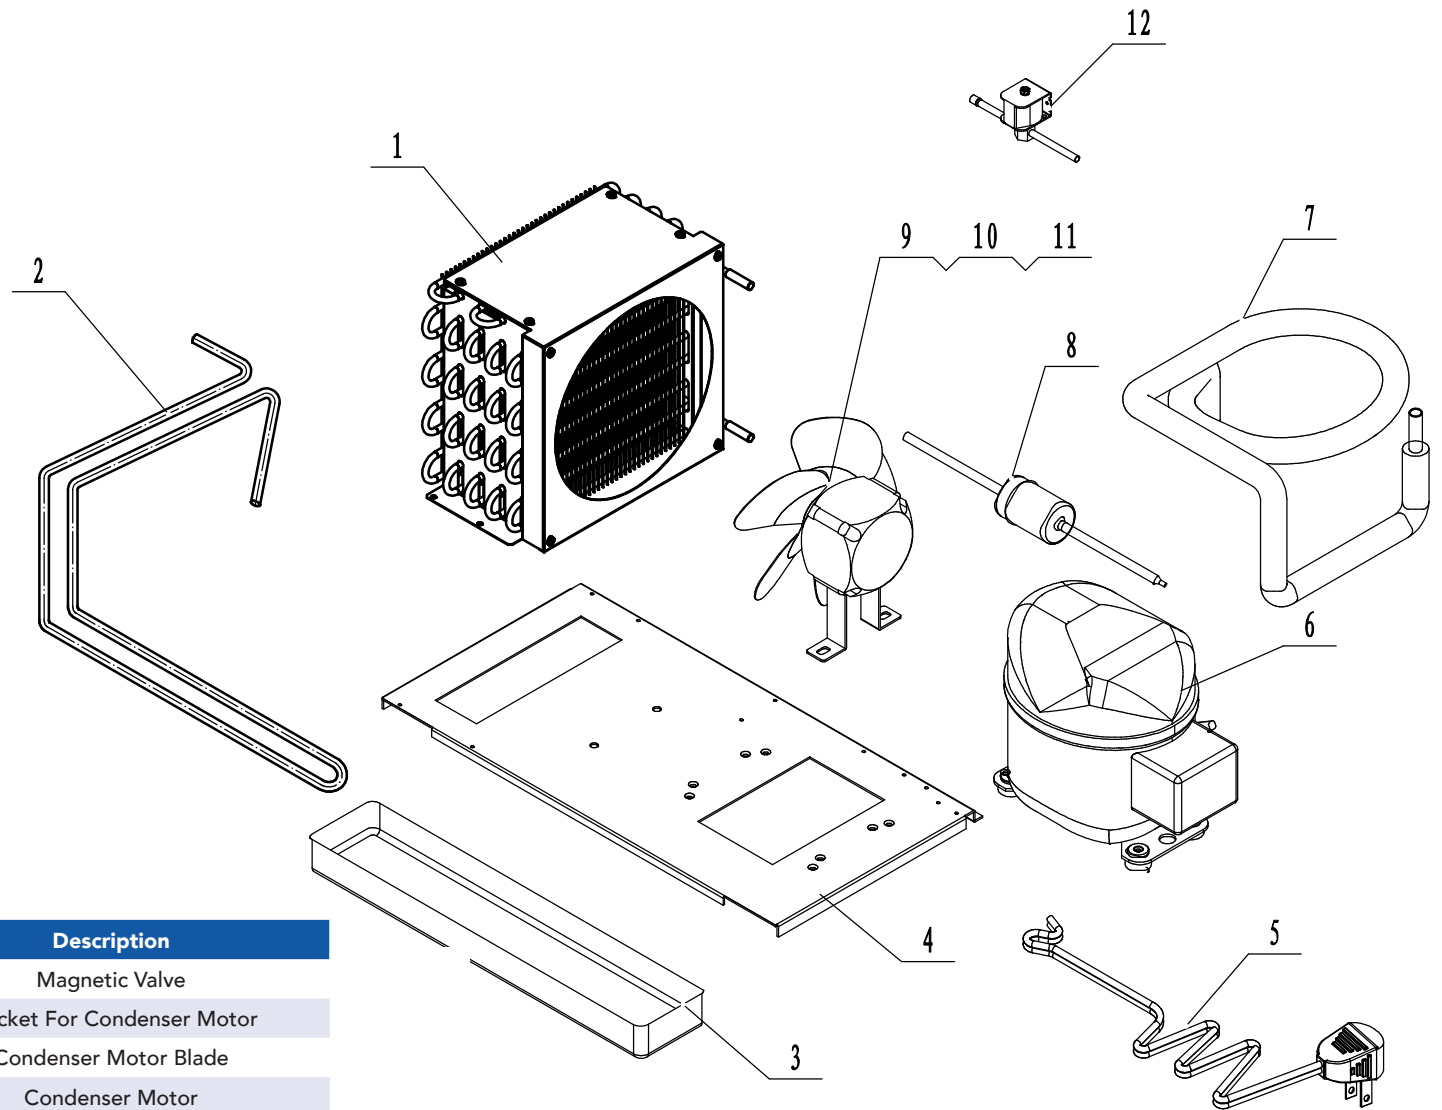

Item #	Part #	Quantity	Description
12	W0205012	1	Magnetic Valve
11	W0604079	1	Bracket For Condenser Motor
10	W0301060	1	Condenser Motor Blade
9	W0301905	1	Condenser Motor
8	W0204003	1	Dryer Filter
7	W0210568	1	Suction Tube B With Capillary
6	W0201164	1	Compressor
5	W0305134	1	Power Cord
4	83012102	1	Board For Comp Assembly
3	W0411208	1	Bottom Evap - Water Pan
2	W0210588	1	Coil - Pipe Radiator
1	W0203065	1	Condenser