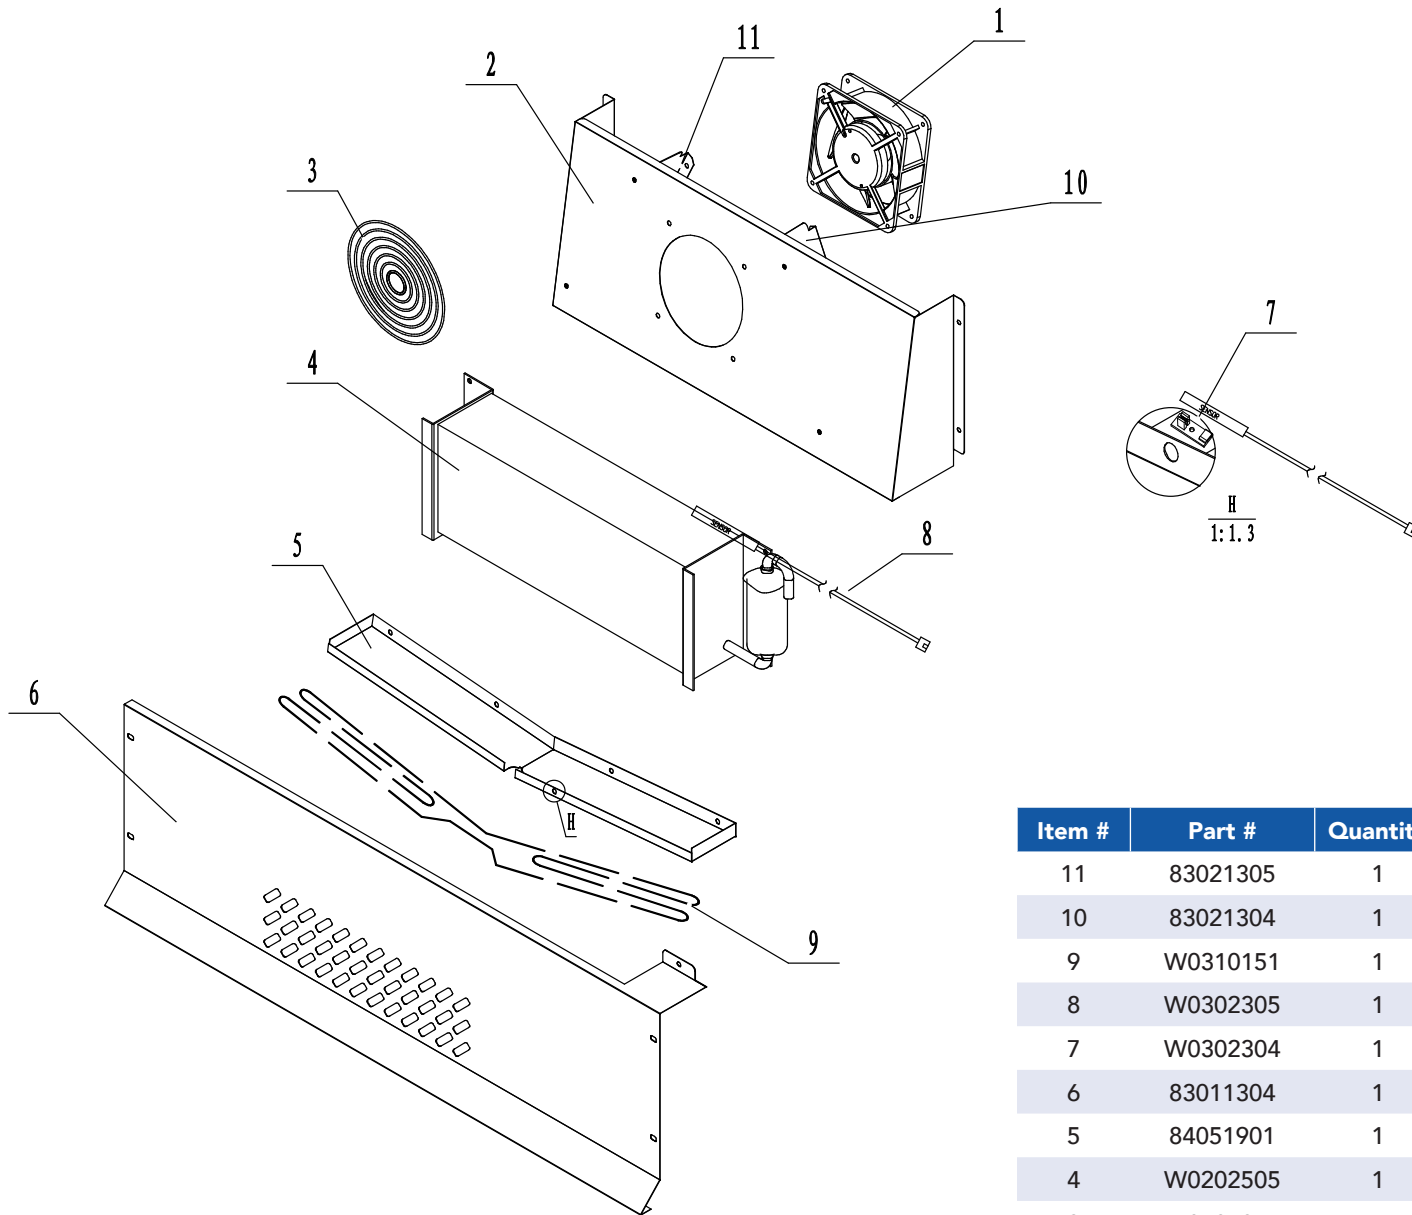

COUNTER TOP ASSEMBLY
PART A

EVAPORATOR ASSEMBLY
PART F

COMPRESSOR ASSEMBLY
PART E

DOOR ASSEMBLY
PART B

CABINET ASSEMBLY
PART D

SHELF ASSEMBLY
PART C

Item #	Part #	Quantity	Description
4	MGF8401FF02	1	Counter Top Body
3	83032302	1	Bracket For Controller Displayer
2	W0302024	1	Displayer Of The Controller
1	W0409878	1	Cover For Controller

Item #	Part #	Quantity	Description
7	W0604026	1	Right Top Hinge
6	W0409845	1	Door Shaft Sleeve Top
5	W040418	1	Door Gasket
4	W0604922	1	Door Spring Rod
3	W0604028	1	Right Bottom Hinge
2	W0409843	1	Door Shaft Sleeve - Bottom
1	MSF8301FC01	1	Door Body Assembly

Item #	Part #	Quantity	Description
3	W0402568	1	Shelf
2	24432012	4	Pilaster For Shelf
1	66490313	4	Shelf Support Clip

Item #	Part #	Quantity	Description
9	W0310117	1	Door Frame Heater
8	W0399112	1	Power Supply
7	W0409028	1	Controller Protect Cover
6	W0302018	1	Digital Controller - Main Part
5	W0409027	1	Controller Protect Box
4	W0402575	1	Rear Protect Barrier
3	B0604006	2	Caster - 5" Wheel
2	B0604007	2	Caster - 5" Wheel With Bracket
1	MSF8301FA01	1	Cabinet Body

Item #	Part #	Quantity	Description
11	83021305	1	Evap Air Guide Left
10	83021304	1	Evap Air Guide Right
9	W0310151	1	Drain Pan Wiring Heater
8	W0302305	1	Defrost Sensor Probe
7	W0302304	1	Room Sensor Probe
6	83011304	1	Cover For Evaporator
5	84051901	1	Evaporator Drain Pan
4	W0202505	1	Evaporator
3	W0604065	1	Protect Grid For Evap Motor
2	83011303	1	Cover For Evap Motor
1	W0301101	1	Evaporator Motor