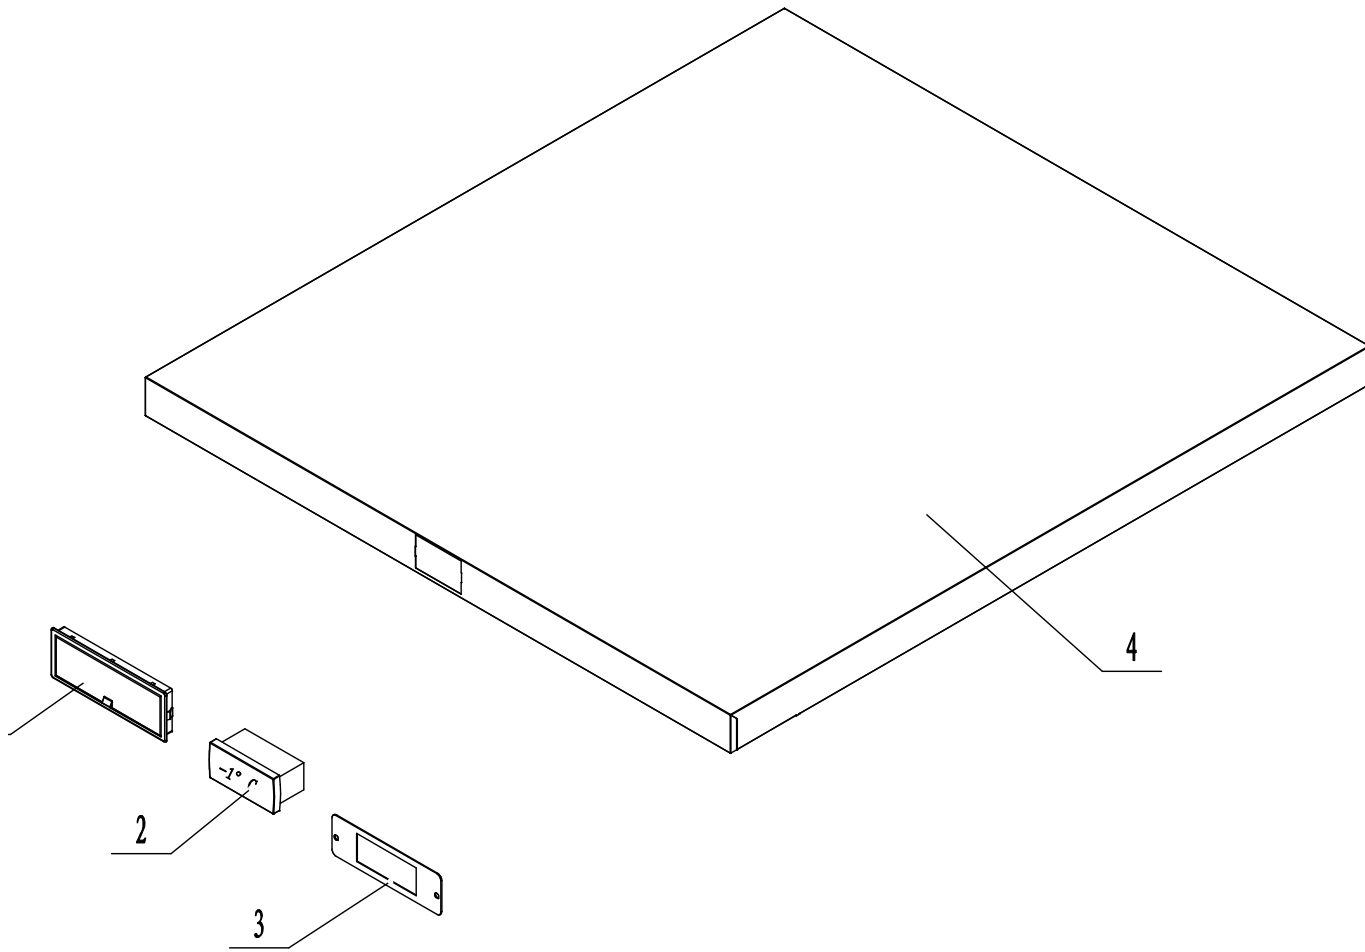

INTER TOP ASSEMBLY
PART A

EVAPORATOR ASSEMBLY
PART F

COMPRESSOR ASSEMBLY
PART E

ASSEMBLY
RT B

CABINET ASSEMBLY
PART D

SHELF ASSEMBLY
PART C

Item #	Part #	Quantity	Description
4	MGF8401FF02	1	Counter Top Body
3	83032302	1	Bracket For Controller Displayer
2	W0302024	1	Displayer Of The Controller
1	W0409878	1	Cover For Controller

Item #	Part #	Quantity	Description
7	W0604026	1	Right Top Hinge
6	W0409845	1	Door Shaft Sleeve Top
5	W0404518	1	Door Gasket
4	W0604922	1	Door Spring Rod
3	W0604028	1	Right Bottom Hinge
2	W0409843	1	Door Shaft Sleeve Bottom
1	MSF8301FC01	1	Door Body Assembly - Right