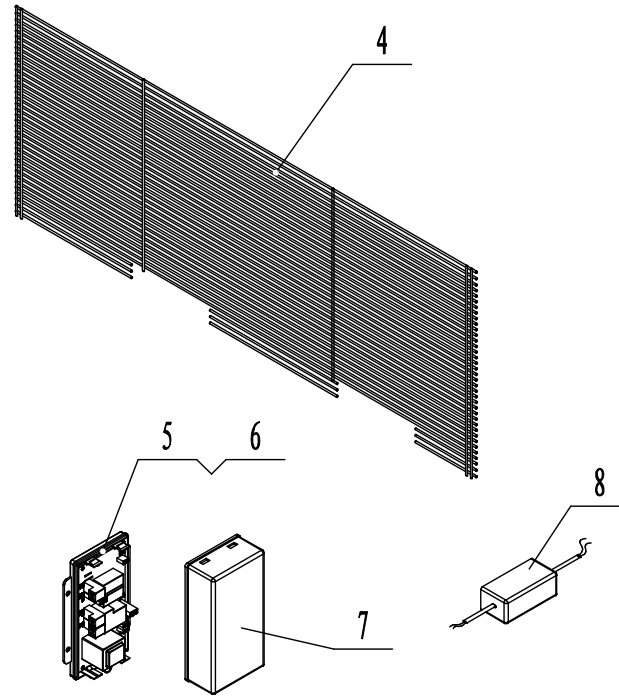

INTER TOP ASSEMBLY
PART A

EVAPORATOR ASSEMBLY
PART F

COMPRESSOR ASSEMBLY
PART E

ASSEMBLY
RT B

CABINET ASSEMBLY
PART D

SHELF ASSEMBLY
PART C

Item #	Part #	Quantity	Description
4	MGF8401FF02	1	Counter Top Body
3	83032302	1	Bracket For Controller Displayer
2	W0302024	1	Displayer Of The Controller
1	W0409878	1	Cover For Controller

Item #	Part #	Quantity	Description
7	W0604026	1	Right Top Hinge
6	W0409845	1	Door Shaft Sleeve Top
5	W0404518	1	Door Gasket
4	W0604922	1	Door Spring Rod
3	W0604028	1	Right Bottom Hinge
2	W0409843	1	Door Shaft Sleeve Bottom
1	MSF8301FC01	1	Door Body Assembly - Right

Item #	Part #	Quantity	Description
3	W0402568	1	Shelf
2	24432012	4	Pilaster For Shelf
1	66490313	4	Shelf Support Clip

Item #	Part #	Quantity	Description
8	W0399112	1	Power Supply
7	W0409028	1	Controller Protect Cover
6	W0302017	1	Digital Controller - Main Part
5	W0409027	1	Controller Protect Box
4	W0402575	1	Rear Protect Barrier
3	B0604006	2	Caster - 5" Wheel
2	B0604007	2	Caster - 5" Wheel With Bracket
1	MSF8301FA01	1	Cabinet Body