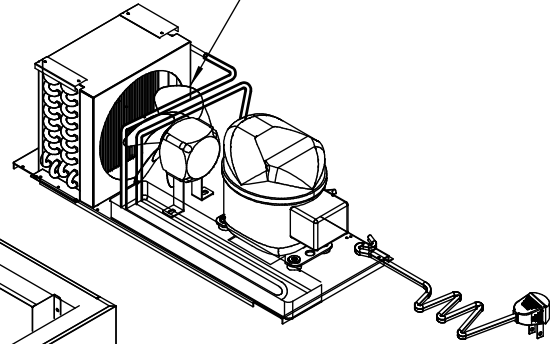

INTER TOP ASSEMBLY
PART A

EVAPORATOR ASSEMBLY
PART F

COMPRESSOR ASSEMBLY
PART E

ASSEMBLY
RT B

CABINET ASSEMBLY
PART D

SHELF ASSEMBLY
PART C

Item #	Part #	Quantity	Description
4	MGF8401FF02	1	Counter Top Body
3	83032302	1	Bracket For Controller Displayer
2	W0302024	1	Displayer Of The Controller
1	W0409878	1	Cover For Controller

Item #	Part #	Quantity	Description
7	W0604026	1	Right Top Hinge
6	W0409845	1	Door Shaft Sleeve Top
5	W0404518	1	Door Gasket
4	W0604922	1	Door Spring Rod
3	W0604028	1	Right Bottom Hinge
2	W0409843	1	Door Shaft Sleeve Bottom
1	MSF8301FC01	1	Door Body Assembly - Right