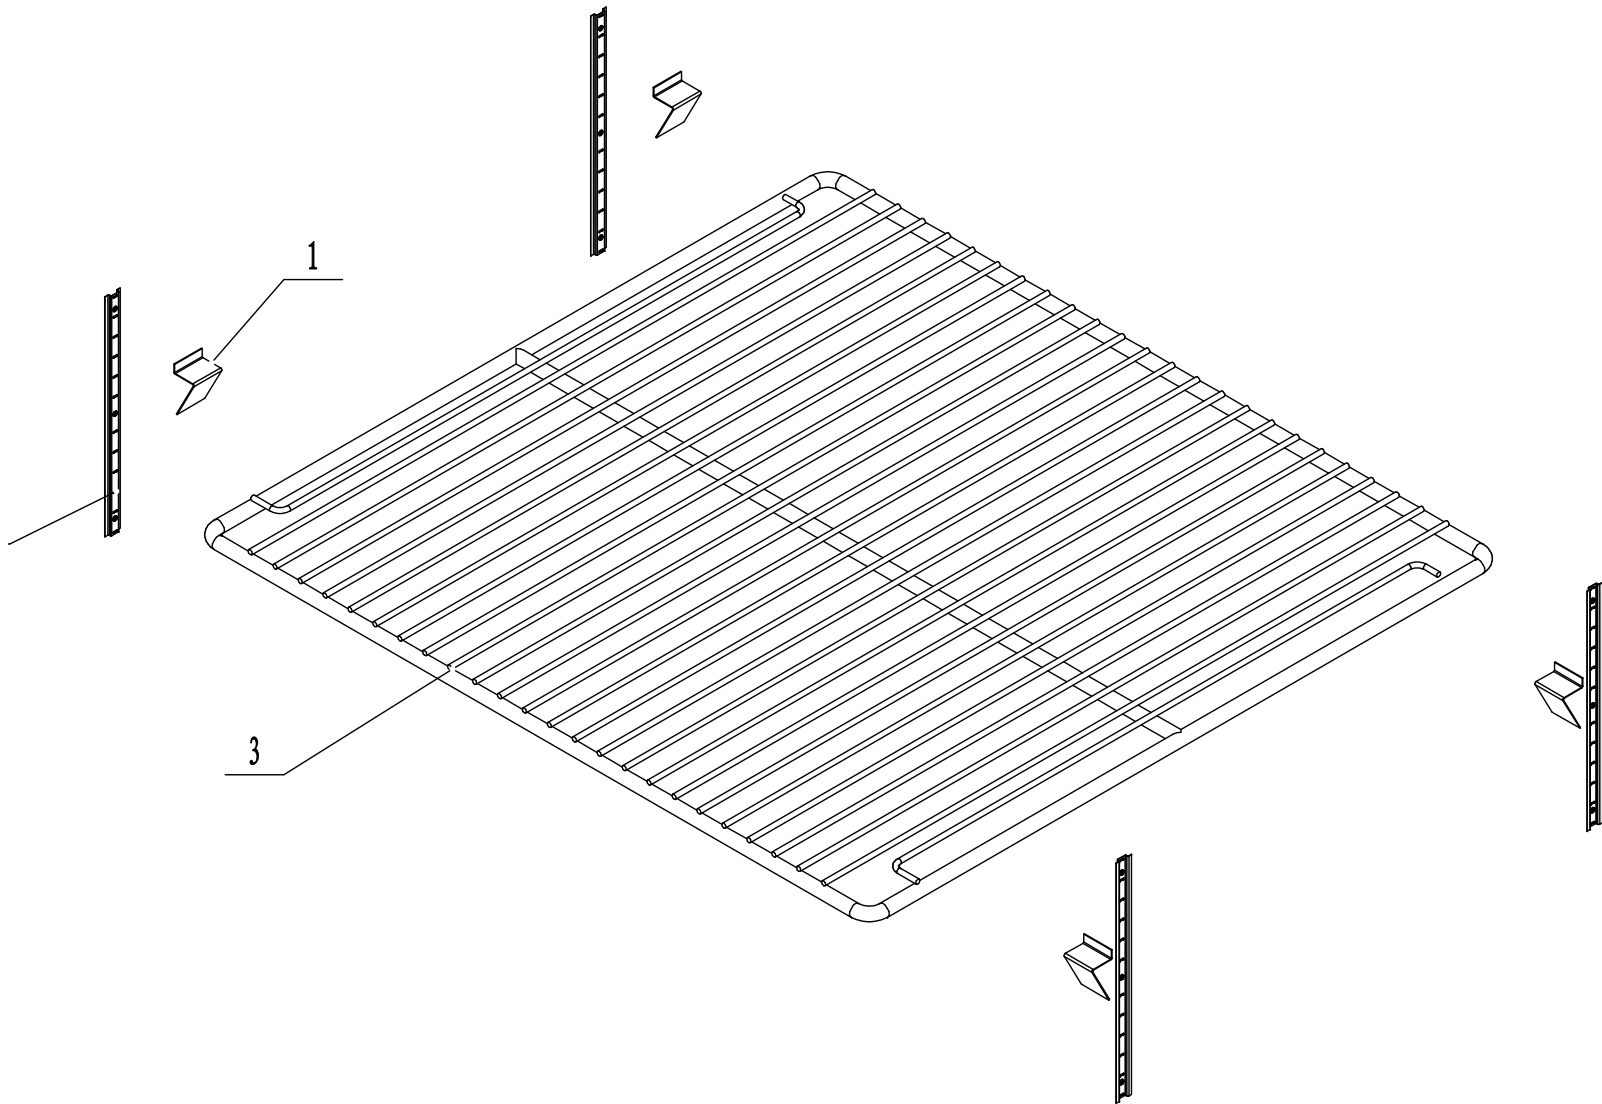

INTER TOP ASSEMBLY
PART A

EVAPORATOR ASSEMBLY
PART F

COMPRESSOR ASSEMBLY
PART E

ASSEMBLY
RT B

CABINET ASSEMBLY
PART D

SHELF ASSEMBLY
PART C

Item #	Part #	Quantity	Description
4	MGF8401FF02	1	Counter Top Body
3	83032302	1	Bracket For Controller Displayer
2	W0302024	1	Displayer Of The Controller
1	W0409878	1	Cover For Controller

Item #	Part #	Quantity	Description
7	W0604026	1	Right Top Hinge
6	W0409845	1	Door Shaft Sleeve Top
5	W0404518	1	Door Gasket
4	W0604922	1	Door Spring Rod
3	W0604028	1	Right Bottom Hinge
2	W0409843	1	Door Shaft Sleeve Bottom
1	MSF8301FC01	1	Door Body Assembly - Right