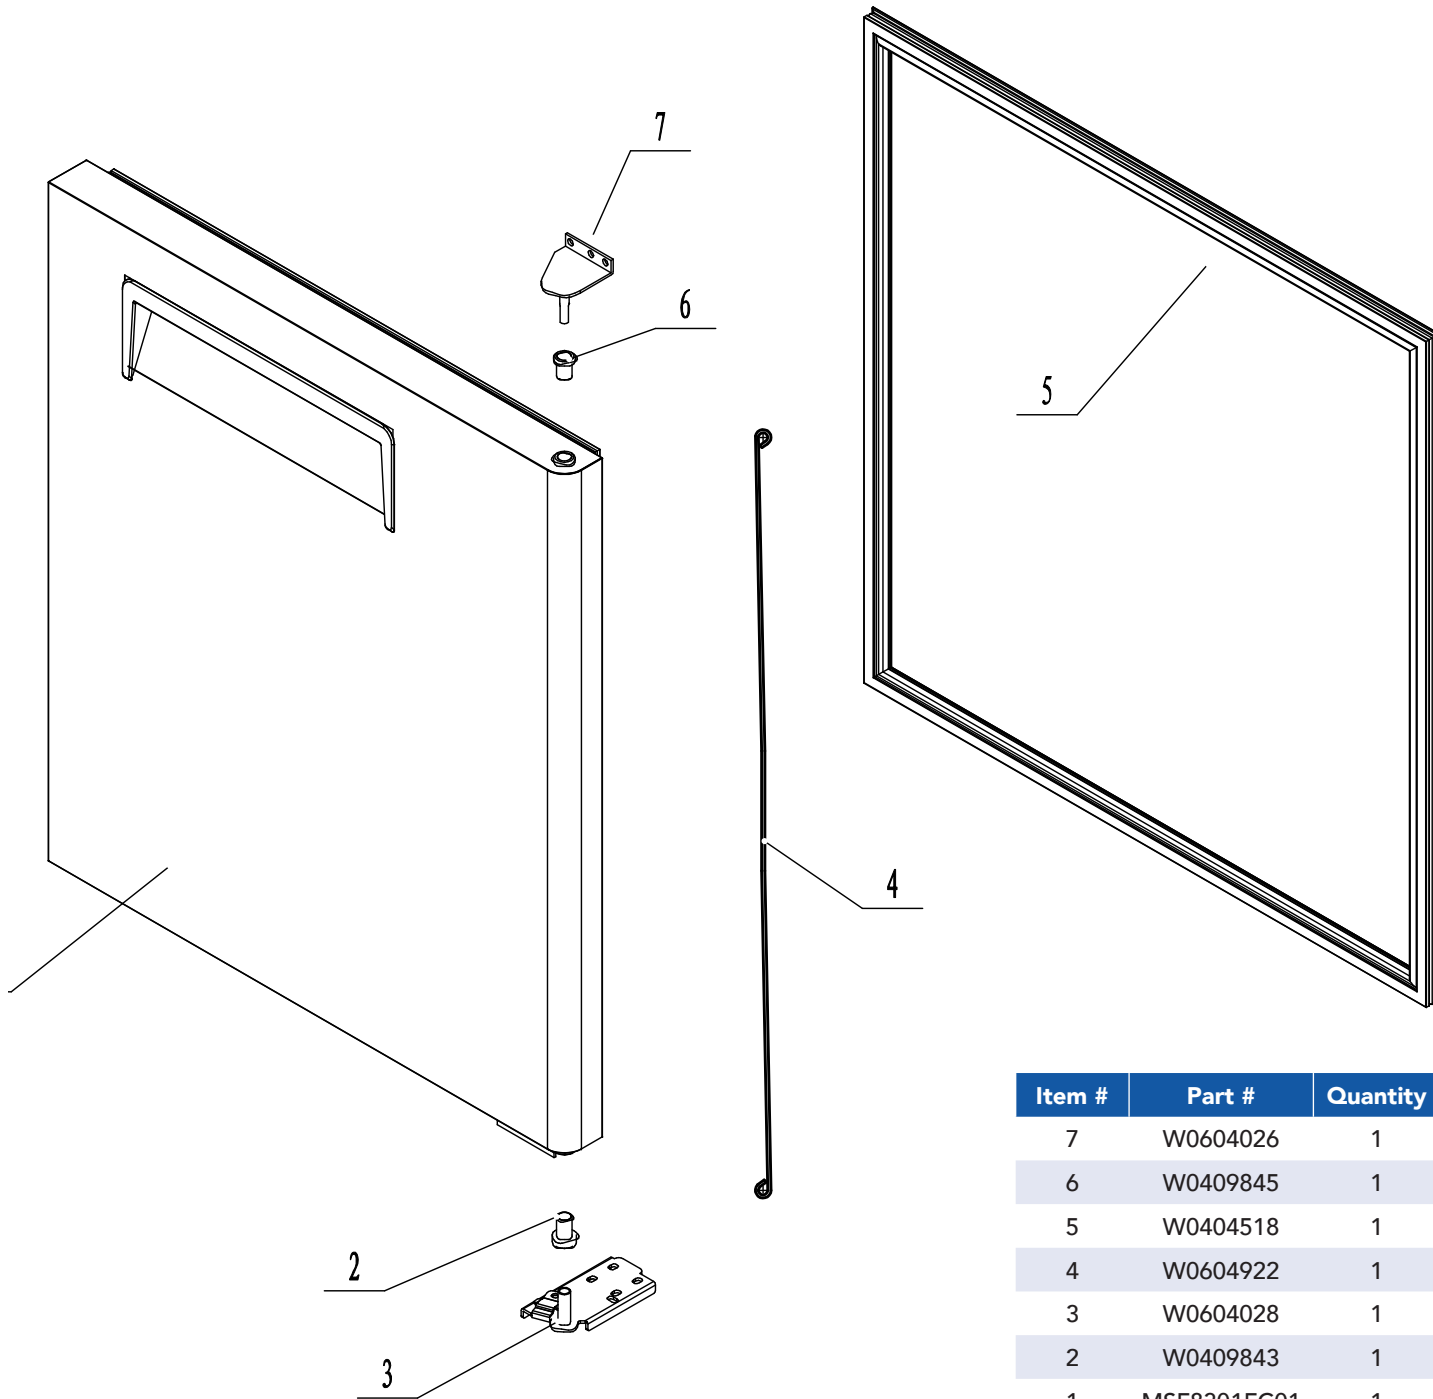

INTER TOP ASSEMBLY
PART A

EVAPORATOR ASSEMBLY
PART F

COMPRESSOR ASSEMBLY
PART E

ASSEMBLY
RT B

CABINET ASSEMBLY
PART D

SHELF ASSEMBLY
PART C

Item #	Part #	Quantity	Description
4	MGF8401FF02	1	Counter Top Body
3	83032302	1	Bracket For Controller Displayer
2	W0302024	1	Displayer Of The Controller
1	W0409878	1	Cover For Controller

Item #	Part #	Quantity	Description
7	W0604026	1	Right Top Hinge
6	W0409845	1	Door Shaft Sleeve Top
5	W0404518	1	Door Gasket
4	W0604922	1	Door Spring Rod
3	W0604028	1	Right Bottom Hinge
2	W0409843	1	Door Shaft Sleeve Bottom
1	MSF8301FC01	1	Door Body Assembly - Right