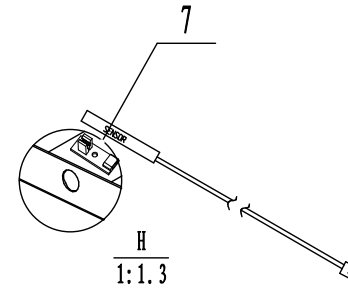

Item #	Part #	Quantity	Description
9	83021306	1	Evap Air Guide Left
8	83021307	1	Evap Air Guide Right
7	W0302316	1	Room Sensor Probe
6	83011304	1	Cover For Evaporator
5	84051901	1	Evaporator Drain Pan
4	W0202124	1	Evaporator
3	W0604065	1	Protect Grid For Evap Motor
2	83011303	1	Cover For Evap Motor
1	W0301101	1	Evaporator Motor