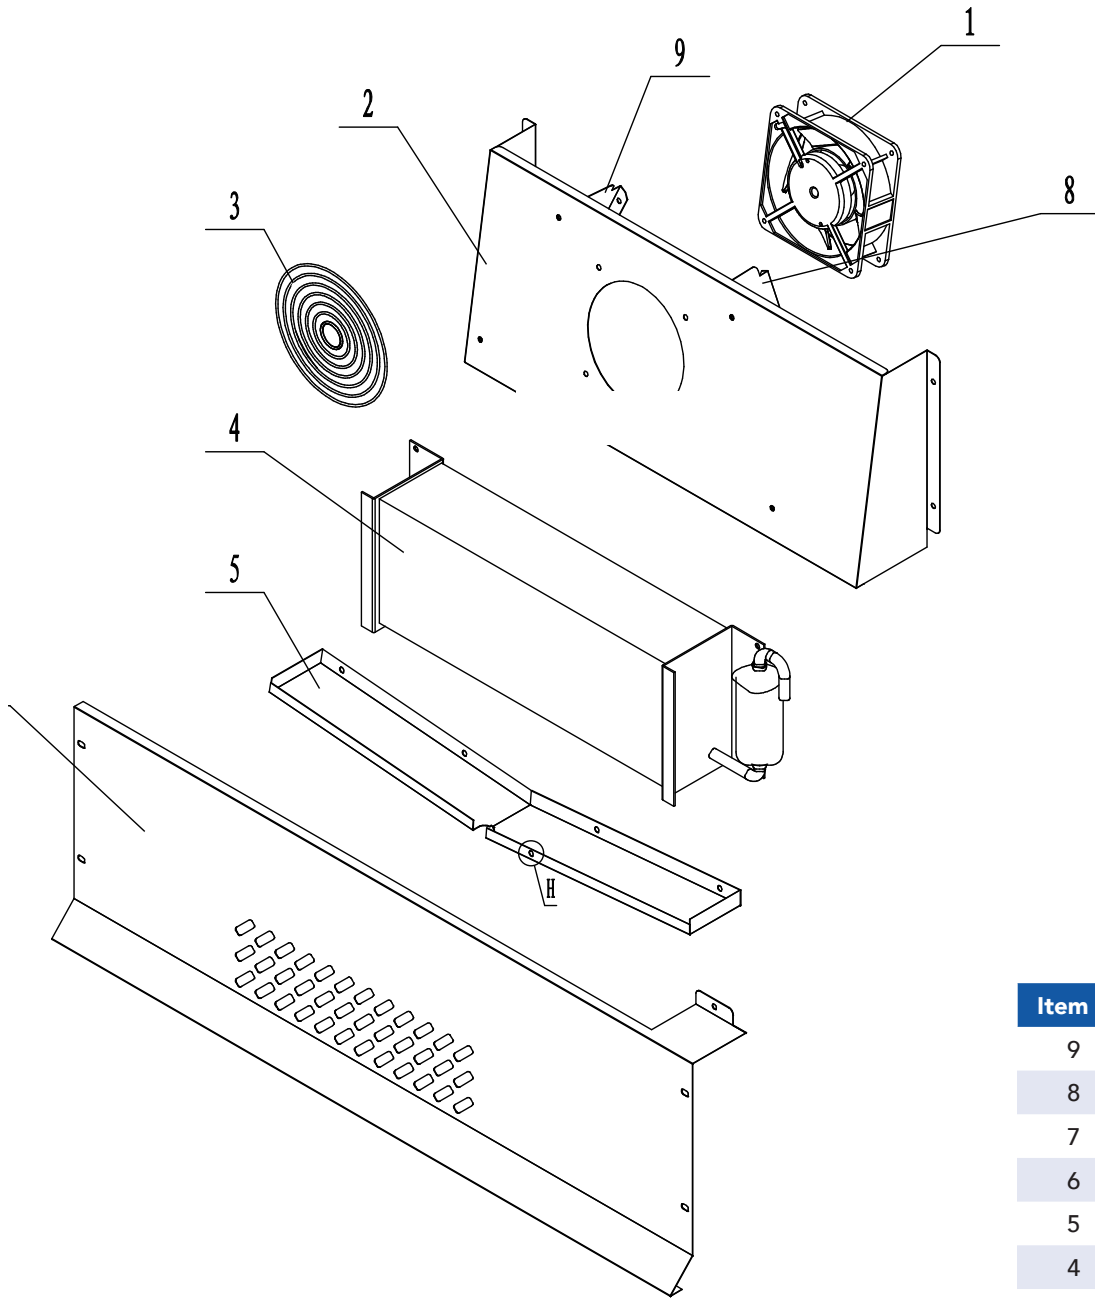

INTER TOP ASSEMBLY
PART A

EVAPORATOR ASSEMBLY
PART F

COMPRESSOR ASSEMBLY
PART E

ASSEMBLY
RT B

CABINET ASSEMBLY
PART D

SHELF ASSEMBLY
PART C

Item #	Part #	Quantity	Description
4	MGF8401FF02	1	Counter Top Body
3	83032302	1	Bracket For Controller Displayer
2	W0302024	1	Displayer Of The Controller
1	W0409878	1	Cover For Controller

Item #	Part #	Quantity	Description
7	W0604026	1	Right Top Hinge
6	W0409845	1	Door Shaft Sleeve Top
5	W0404518	1	Door Gasket
4	W0604922	1	Door Spring Rod
3	W0604028	1	Right Bottom Hinge
2	W0409843	1	Door Shaft Sleeve Bottom
1	MSF8301FC01	1	Door Body Assembly - Right

Item #	Part #	Quantity	Description
3	W0402568	1	Shelf
2	24432012	4	Pilaster For Shelf
1	66490313	4	Shelf Support Clip

Item #	Part #	Quantity	Description
8	W0399112	1	Power Supply
7	W0409028	1	Controller Protect Cover
6	W0302017	1	Digital Controller - Main Part
5	W0409027	1	Controller Protect Box
4	W0402575	1	Rear Protect Barrier
3	B0604006	2	Caster - 5" Wheel
2	B0604007	2	Caster - 5" Wheel With Bracket
1	MSF8301FA01	1	Cabinet Body