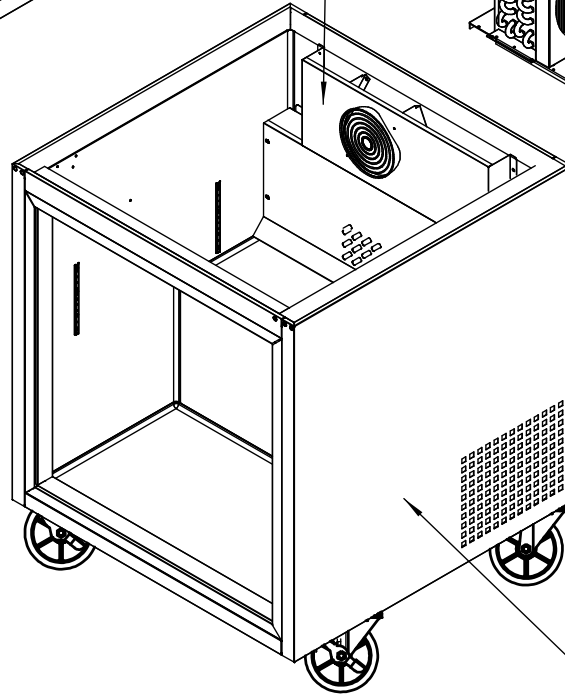

INTER TOP ASSEMBLY
PART A

EVAPORATOR ASSEMBLY
PART F

COMPRESSOR ASSEMBLY
PART E

ASSEMBLY
RT B

CABINET ASSEMBLY
PART D

SHELF ASSEMBLY
PART C

Item #	Part #	Quantity	Description
4	MGF8401FF02	1	Counter Top Body
3	83032302	1	Bracket For Controller Displayer
2	W0302024	1	Displayer Of The Controller
1	W0409878	1	Cover For Controller

Item #	Part #	Quantity	Description
7	W0604026	1	Right Top Hinge
6	W0409845	1	Door Shaft Sleeve Top
5	W0404518	1	Door Gasket
4	W0604922	1	Door Spring Rod
3	W0604028	1	Right Bottom Hinge
2	W0409843	1	Door Shaft Sleeve Bottom
1	MSF8301FC01	1	Door Body Assembly - Right