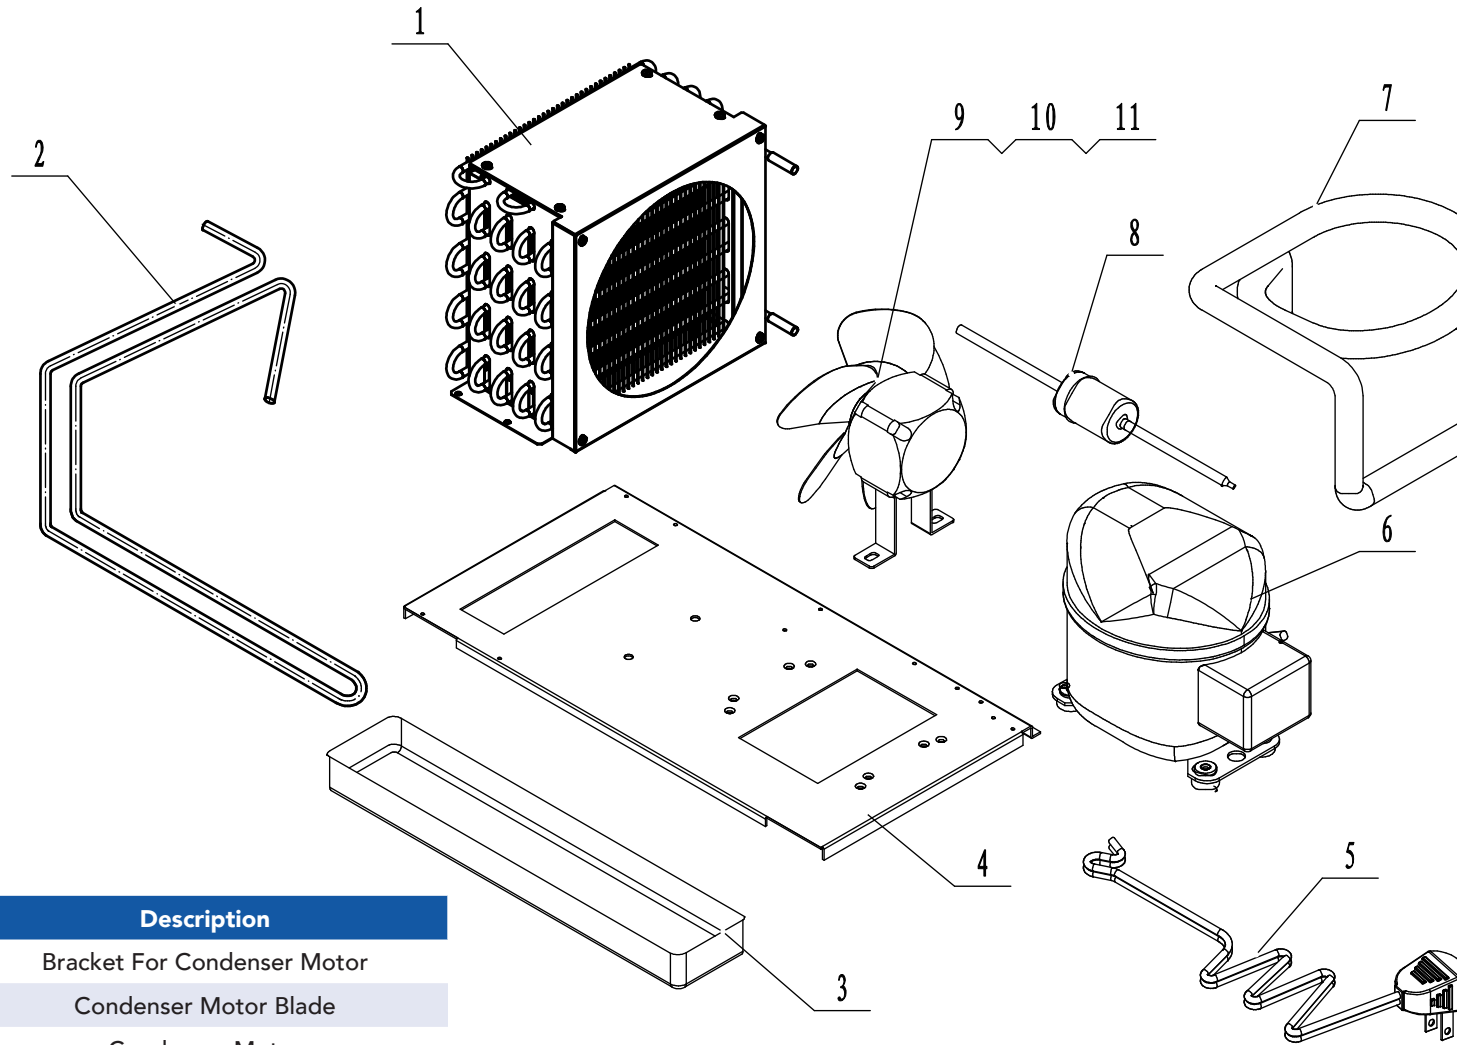

Item #	Part #	Quantity	Description
11	W0604079	1	Bracket For Condenser Motor
10	W0301060	1	Condenser Motor Blade
9	W0301905	1	Condenser Motor
8	W0204003	1	Dryer Filter
7	W0210586	1	Suction Tube B With Capillary
6	W0201163	1	Compressor
5	W0305134	1	Power Cord
4	83012101	1	Board For Comp Assembly
3	W0411208	1	Bottom Evap - Water Pan
2	W0210589	1	Coil - Pipe Radiator
1	W0203047	1	Condenser